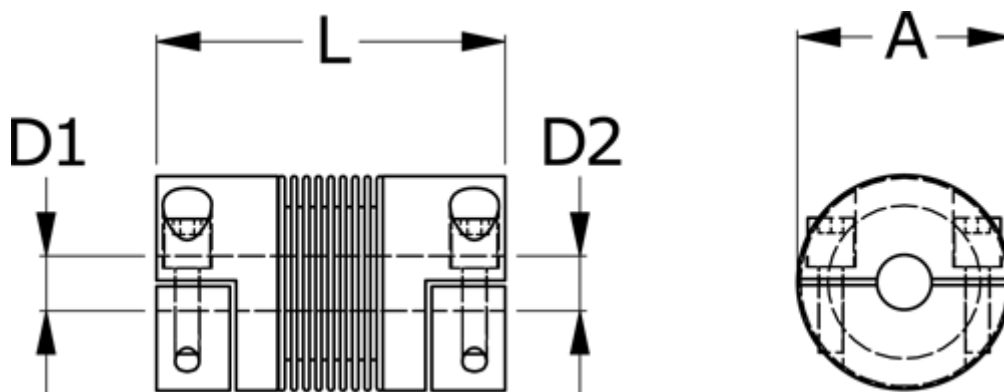

# Data Sheet

Article number: 33302H00050210606

Description: Bellow coupling type 2H size5  
Length 21 mm, bore 6/6 mm

## Measures

A	= 15.5
D1	= 6
D2	= 6
L	= 21
Nom. torque NM (Tkn)	= 0.5